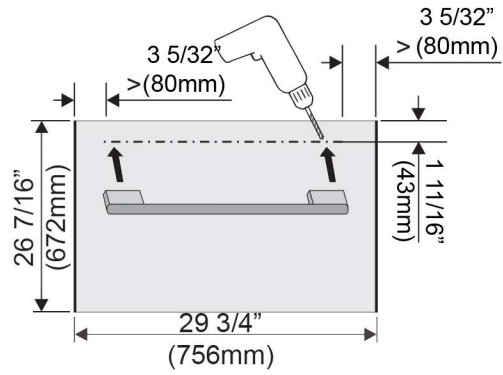

HANDLE MOUNTING

KF 180x Vi

KF 181x Vi